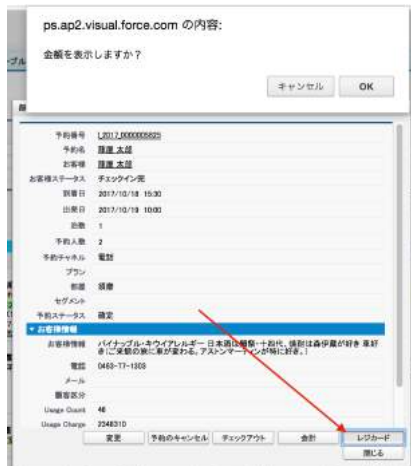

改善対応

- レジカードタイプ5のとき、ご宿泊料金を非表示にするポップアップができるように改善対応

レジカードタイプ5で部屋詳細情報の『レジカード』、ルームインジケータの『レジカード一括印刷』をクリックした際に宿泊金額を非表示にするか選択できます。

OKだと表示

お部屋				予約心	予約日	泊	人数	ご宿泊料金
須磨				2017/10/18	2017/10/19	1	1	146,300
ご宿泊者名								人数
7月9日 じんや たろう								2
ご氏名								誕生日
須磨 太郎								11月12日
性別								少食期間
男性								×
住所 〒9820261								職業
JP宮城県仙台市青葉区折立2-2-2								お客情報バイナリアル・キ
電話 (種別: 自宅・携帯・会社)								ワイアルキー日本産は優勝・
0463-77-1303								十位代。産産は産産が好きな車
Email								好き (ご乗組の前に車が変わる
結城記念日								。アストマーティング特に好
人数								性別
男性 1 名								女性 1 名
利用回数 46								利用金額 2348310
最終利用日 2016-12-17 00:00								
名称								部署
株式会社陣屋ツーリスト								
住所 〒9820261								
JP宮城県仙台市青葉区折立2-2-2								
電話								FAX

キャンセルを選択すると非表示

お部屋				予約心	予約日	泊	人数	ご宿泊料金
須磨				2017/10/18	2017/10/19	1	1	
ご宿泊者名								人数
7月9日 じんや たろう								2
ご氏名								誕生日
須磨 太郎								11月12日
性別								少食期間
男性								×
住所 〒9820261								職業
JP宮城県仙台市青葉区折立2-2-2								お客情報バイナリアル・キ
電話 (種別: 自宅・携帯・会社)								ワイアルキー日本産は優勝・
0463-77-1303								十位代。産産は産産が好きな車
Email								好き (ご乗組の前に車が変わる
結城記念日								。アストマーティング特に好
人数								性別
男性 1 名								女性 1 名
利用回数 46								利用金額 2348310
最終利用日 2016-12-17 00:00								
名称								部署
株式会社陣屋ツーリスト								
住所 〒9820261								
JP宮城県仙台市青葉区折立2-2-2								
電話								FAX

- TL リンカーンのポイント取込時に、見積明細の表示が会計商品名か、TL リンカーンより吐き出された値で表示するか切替できるように改善対応